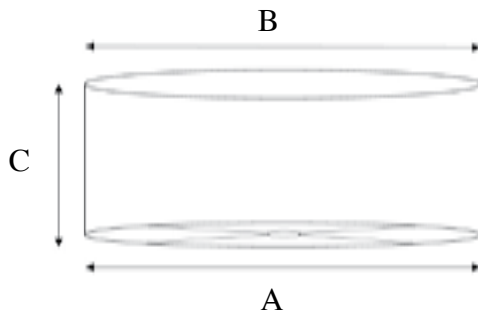

50.50.25

100.100.40

60.60.20

Form

Rechteck

(Best. RH.)

Maße

AxBxC cm

AxBxC cm

Platte Kubus

20.12.11

25.15.12

30.17.15

30.30.16

35.20.17

40.33.20

45.35.22

50.38.28

Lampenschirme

Formen und Maße

Form

Zylinder (Best. CIL.)

Maße

AxBxC cm

15.15.12	45.45.20	80.80.30
15.15.15	45.45.25	80.80.40
15.15.15	45.45.30	80.80.50
20.20.12	45.45.40	80.80.60
20.20.20	45.45.45	80.80.80
20.20.30	45.45.50	80.80.100
25.25.15	50.50.20	90.90.30
25.25.20	50.50.25	90.90.40
25.25.25	50.50.30	90.90.50
25.25.30	50.50.40	90.90.60
30.30.20	50.50.50	90.90.90
30.30.25	55.55.20	100.100.30
30.30.30	55.55.30	100.100.40
30.30.40	55.55.40	100.100.50
30.30.50	55.55.50	100.100.60
35.35.20	60.60.20	100.100.80
35.35.25	60.60.25	100.100.100
35.35.30	60.60.30	120.120.40
35.35.35	60.60.40	120.120.50
35.35.40	60.60.50	120.120.60
38.38.20	60.60.60	120.120.80
38.38.25	70.70.20	120.120.120
40.40.20	70.70.30	150.150.50
45.45.25	70.70.40	150.150.80
45.45.30	70.70.50	150.150.130
40.40.40	70.70.60	
40.40.50	70.70.70	